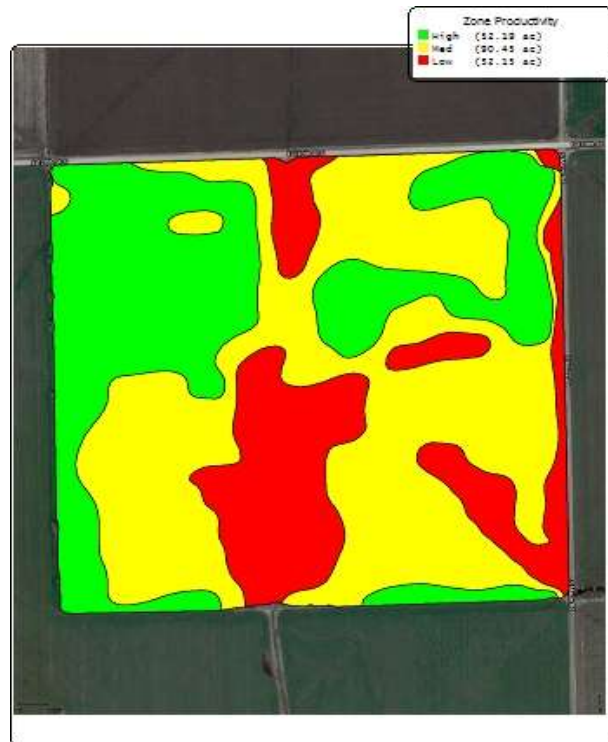

Zone ID	YLD Rate gal/ac	PRO Rate gal/ac	Yield with Rec	Yield without Rec
LOW	13.2	20.2	58.3	46.6
MED	15.7	22.7	73.1	56.5
HIGH	16.9	23.5	83.4	65.7
Average	15.2	22.2	70.9	55.6

Zone ID	YLD Rate gal/ac	PRO Rate gal/ac	Yield with Rec	Yield without Rec
LOW	10	17	58.1	48
MED	16.7	23.7	71.5	54
HIGH	18	24	76.4	58.1
Average	15.9	22.9	70.5	54.1

Zone ID	YLD Rate gal/ac	PRO Rate gal/ac	Yield with Rec	Yield without Rec
LOW	15.4	22.4	63.4	47.2
MED	16.3	23.3	69.8	53.1
HIGH	16.3	23.3	75.5	58.5
Average	16.1	23.1	70.1	53.4