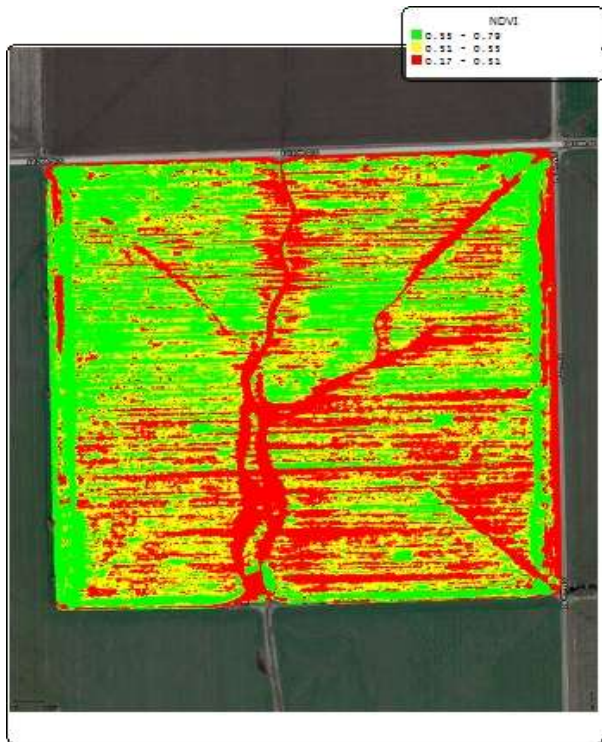

Zone ID	YLD Rate gal/ac	PRO Rate gal/ac	Yield with Rec	Yield without Rec
LOW	13.2	20.2	58.3	46.6
MED	15.7	22.7	73.1	56.5
HIGH	16.9	23.5	83.4	65.7
Average	15.2	22.2	70.9	55.6

Zone ID	YLD Rate gal/ac	PRO Rate gal/ac	Yield with Rec	Yield without Rec
LOW	10	17	58.1	48
MED	16.7	23.7	71.5	54
HIGH	18	24	76.4	58.1
Average	15.9	22.9	70.5	54.1

Zone ID	YLD Rate gal/ac	PRO Rate gal/ac	Yield with Rec	Yield without Rec
LOW	15.4	22.4	63.4	47.2
MED	16.3	23.3	69.8	53.1
HIGH	16.3	23.3	75.5	58.5
Average	16.1	23.1	70.1	53.4